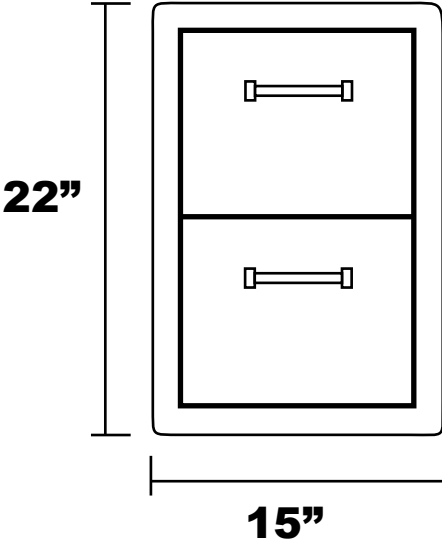

Double Drawer

Top View

Front View

Side View

**Cutout Dimensions:
12 7/16" x 19 3/8"**