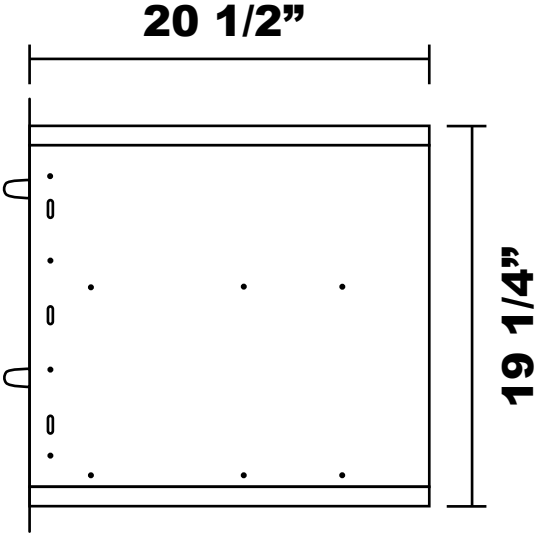

Double Drawer

Top View

Front View

Side View

**Cutout Dimensions:
12 7/16" x 19 3/8"**